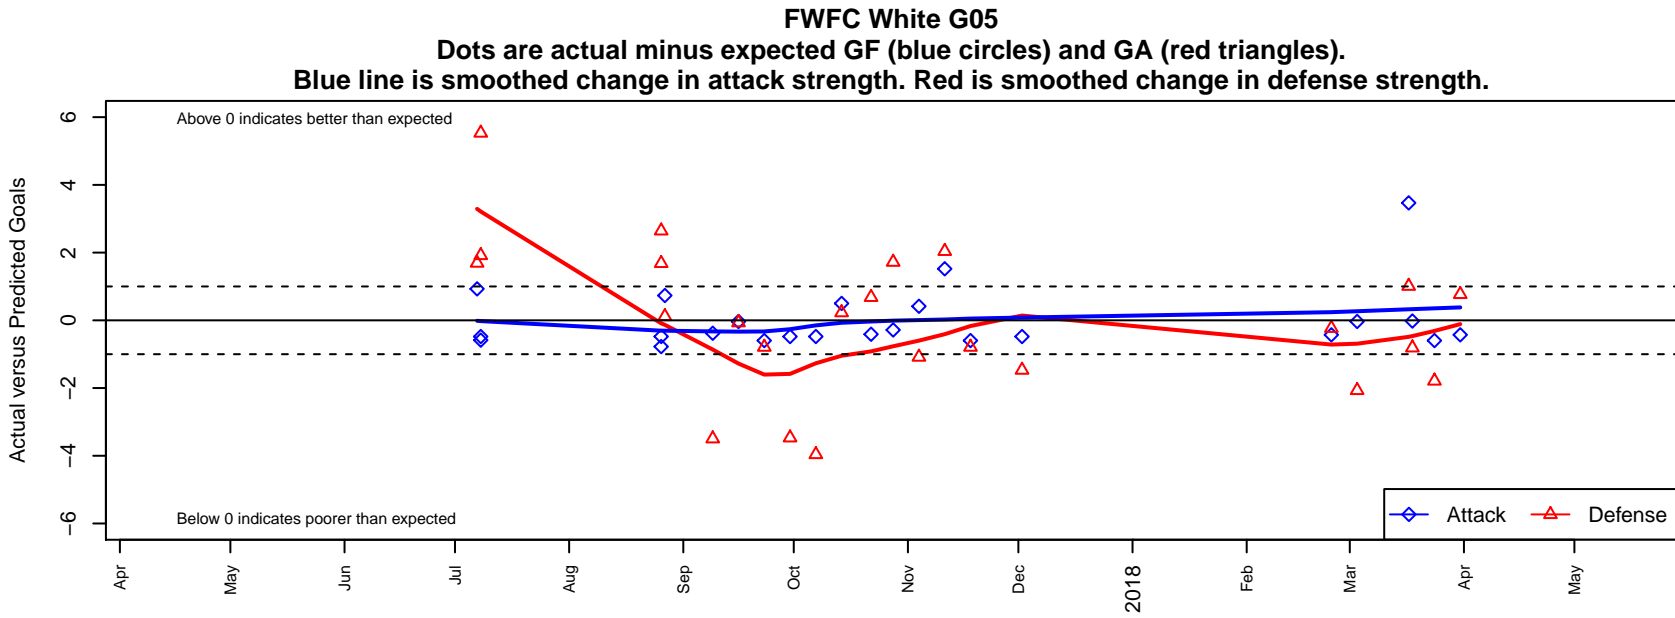

FWFC White G05

Federal Way FC
 Federal Way, WA
 G05 total strength=450
 attack=0.45 defense=0.2
 fall league = NPSL Div 2 (05) U13
 spr league = Spr NPSL (05) Div 2 U13

alt names used:
 FWFC G05 White
 FWFC G05 White
 FWFC G05 WHITE
 FWFC G05 White

Venues played:
 2017 Seattle Cup GU13 Silver
 2017 River Jam Copa U13
 2017 NPSL Division 2 (05) U13
 2017 Spr NPSL (05) Division 2 U13

**attack and defense variance (black dot)
relative to other teams
and top 10 in region**