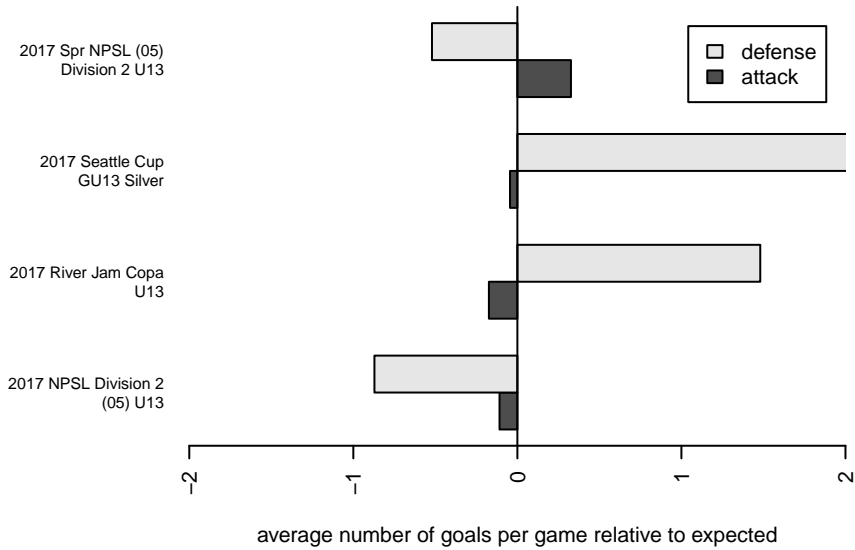

Performance relative to 13 month average