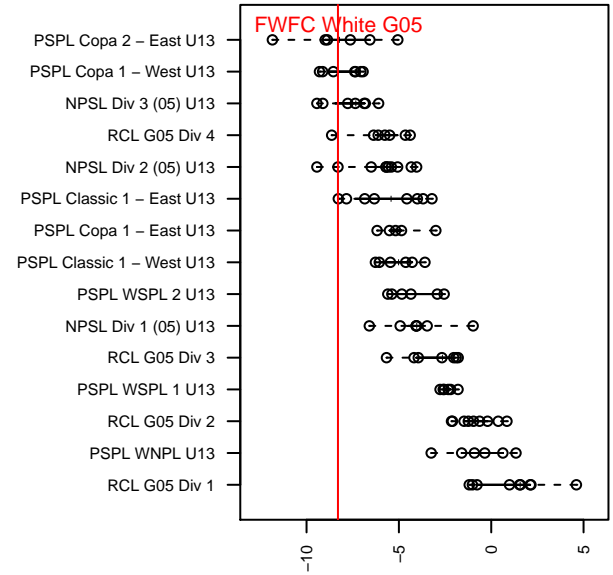

**attack and defense rating
relative to others at age
and all opponents in last 13 months**