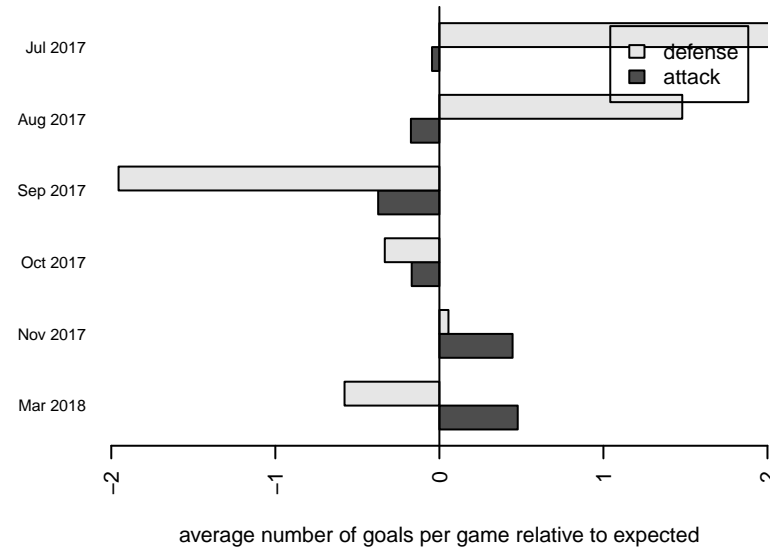

Performance relative to 13 month average