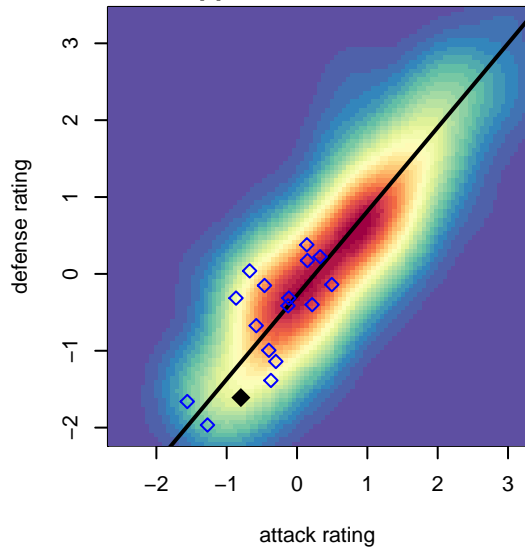

**attack and defense rating
relative to others at age
and all opponents in last 13 months**