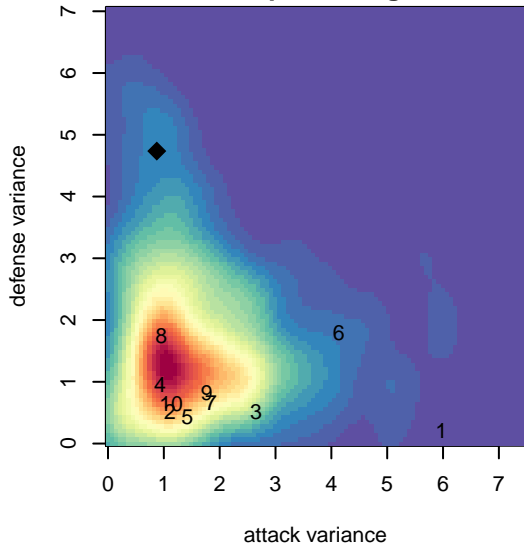

FWFC White G05

Federal Way FC
 Federal Way, WA
 G05 total strength=450
 attack=0.45 defense=0.2
 fall league = NPSL Div 2 (05) U13
 spr league = Spr NPSL (05) Div 2 U13

alt names used:
 FWFC G05 White
 FWFC G05 White
 FWFC G05 WHITE
 FWFC G05 White

Venues played:
 2017 Seattle Cup GU13 Silver
 2017 River Jam Copa U13
 2017 NPSL Division 2 (05) U13
 2017 Spr NPSL (05) Division 2 U13

**attack and defense variance (black dot)
relative to other teams
and top 10 in region**